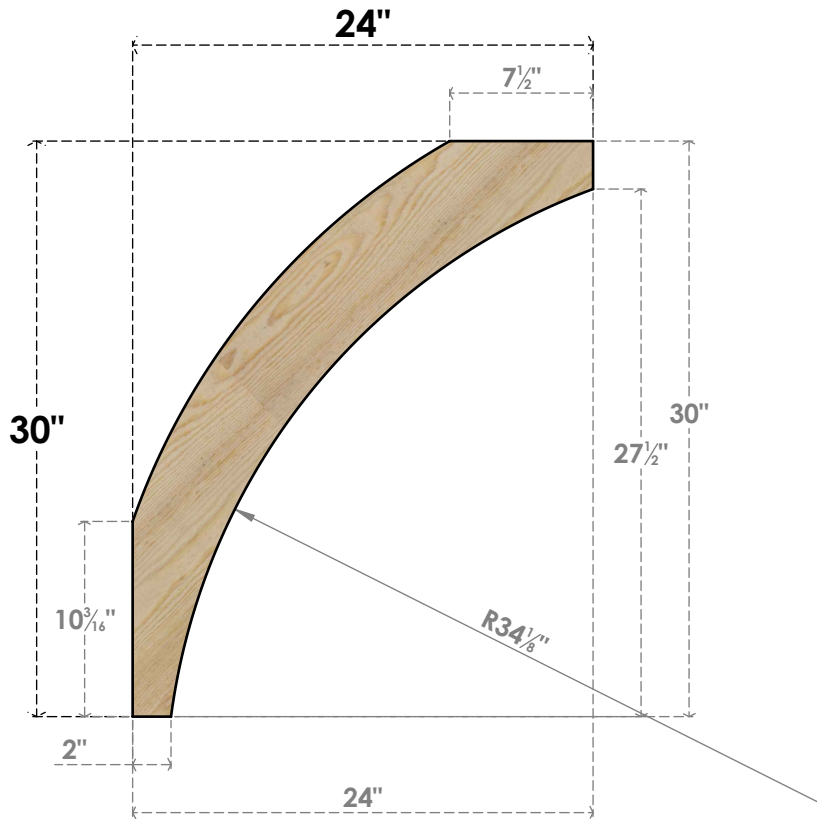

BRC06X24X30THR00RDF

6"W X 24"D X 30"H THORTON ROUGH SAWN BRACE, DOUGLAS FIR

SIDE

FRONT

EKENA MILLWORK
 2300 WEST MAIN ST.
 CLARKSVILLE, TX 75426
 TOLL FREE: 866-607-0453
 WWW.EKENAMILLWORK.COM

NOTES

1. INSTALLATION TO BE COMPLETED IN ACCORDANCE WITH MANUFACTURER'S SPECIFICATIONS.
2. DRAWING MAY NOT BE TO SCALE
3. THIS DRAWING IS INTENDED FOR DESIGN AND PLANNING PURPOSES ONLY.
4. ALL INFORMATION CONTAINED HEREIN WAS CURRENT AT THE TIME OF DEVELOPMENT BUT MUST BE REVIEWED AND APPROVED BY THE PRODUCT MANUFACTURER TO BE CONSIDERED ACCURATE.
5. PRODUCTS ARE NOT KILN DRIED. THIS ITEM IS UNIQUE AND WILL CONTAIN THE NATURAL VARIATIONS THAT THE WOOD SPECIES OFFERS. THIS MAY RESULT IN VARIATIONS UP TO 1/4"